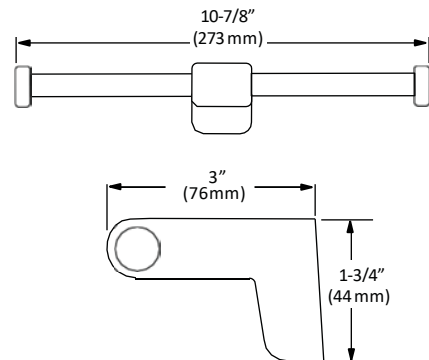

BA-1904BN

**TOILET PAPER HOLDER DOUBLE**

BA-1906BN

**FEATURES**

- Concealed surface mount
- Mounting hardware included
- BN (Brushed Nickel)

Disclaimer: Nerval makes every effort to provide accurate specification data. However, specification may change without notice. Please visit the Nerval website to see NERVAL'S TERMS AND CONDITIONS.

## Bathroom Set

TOILET PAPER HOLDER

ROBE HOOK

HAND TOWEL RING

TOILET PAPER HOLDER DOUBLE

Disclaimer: Nerval makes every effort to provide accurate specification data. However, specification may change without notice. Please visit the Nerval website to see NERVAL'S TERMS AND CONDITIONS.