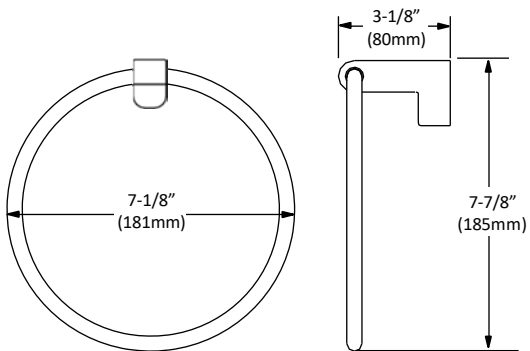

BA-1904BN

**TOILET PAPER HOLDER DOUBLE**

BA-1906BN

**FEATURES**

- Concealed surface mount
- Mounting hardware included
- BN (Brushed Nickel)

Disclaimer: Nerval makes every effort to provide accurate specification data. However, specification may change without notice. Please visit the Nerval website to see NERVAL'S TERMS AND CONDITIONS.

## Bathroom Set

TOILET PAPER HOLDER

ROBE HOOK

HAND TOWEL RING

TOILET PAPER HOLDER DOUBLE

Disclaimer: Nerval makes every effort to provide accurate specification data. However, specification may change without notice. Please visit the Nerval website to see NERVAL'S TERMS AND CONDITIONS.