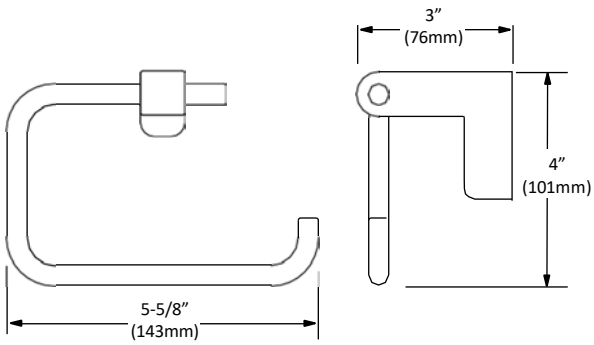

BA-1904BN

**TOILET PAPER HOLDER DOUBLE**

BA-1906BN

**FEATURES**

- Concealed surface mount
- Mounting hardware included
- BN (Brushed Nickel)

Disclaimer: Nerval makes every effort to provide accurate specification data. However, specification may change without notice. Please visit the Nerval website to see NERVAL'S TERMS AND CONDITIONS.

## Bathroom Set

TOILET PAPER HOLDER

ROBE HOOK

HAND TOWEL RING

TOILET PAPER HOLDER DOUBLE

Disclaimer: Nerval makes every effort to provide accurate specification data. However, specification may change without notice. Please visit the Nerval website to see NERVAL'S TERMS AND CONDITIONS.