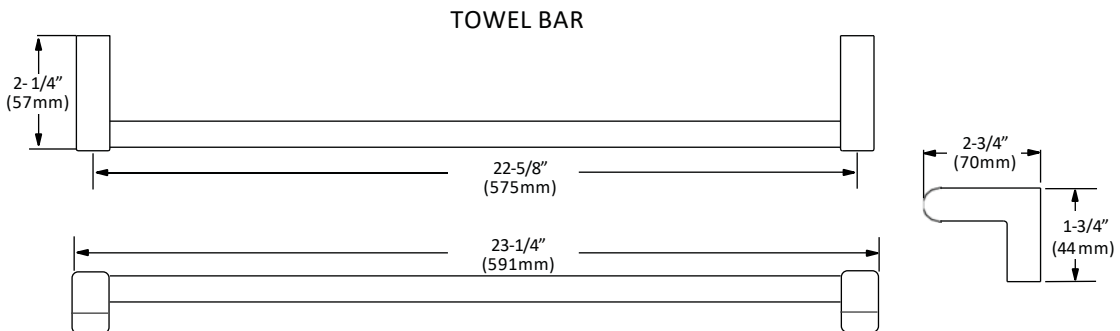

**MODEL: REENA** (1900BN SERIES)

**TOWEL BAR**

BA-1901BN

**TOILET PAPER HOLDER**

BA-1902BN

**ROBE HOOK DOUBLE**

BA-1903BN

**HAND TOWEL RING**

BA-1904BN

**TOILET PAPER HOLDER DOUBLE**

BA-1906BN

**FEATURES**

- Concealed surface mount
- Mounting hardware included
- BN (Brushed Nickel)

Disclaimer: Nerval makes every effort to provide accurate specification data. However, specification may change without notice. Please visit the Nerval website to see NERVAL'S TERMS AND CONDITIONS.

## Bathroom Set

TOILET PAPER HOLDER

ROBE HOOK

HAND TOWEL RING

TOILET PAPER HOLDER DOUBLE

Disclaimer: Nerval makes every effort to provide accurate specification data. However, specification may change without notice. Please visit the Nerval website to see NERVAL'S TERMS AND CONDITIONS.