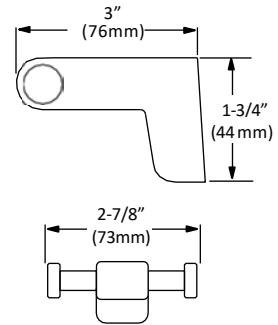

BA-1904BN

**TOILET PAPER HOLDER DOUBLE**

BA-1906BN

**FEATURES**

- Concealed surface mount
- Mounting hardware included
- BN (Brushed Nickel)

Disclaimer: Nerval makes every effort to provide accurate specification data. However, specification may change without notice. Please visit the Nerval website to see NERVAL'S TERMS AND CONDITIONS.

## Bathroom Set

TOILET PAPER HOLDER

ROBE HOOK

HAND TOWEL RING

TOILET PAPER HOLDER DOUBLE

Disclaimer: Nerval makes every effort to provide accurate specification data. However, specification may change without notice. Please visit the Nerval website to see NERVAL'S TERMS AND CONDITIONS.